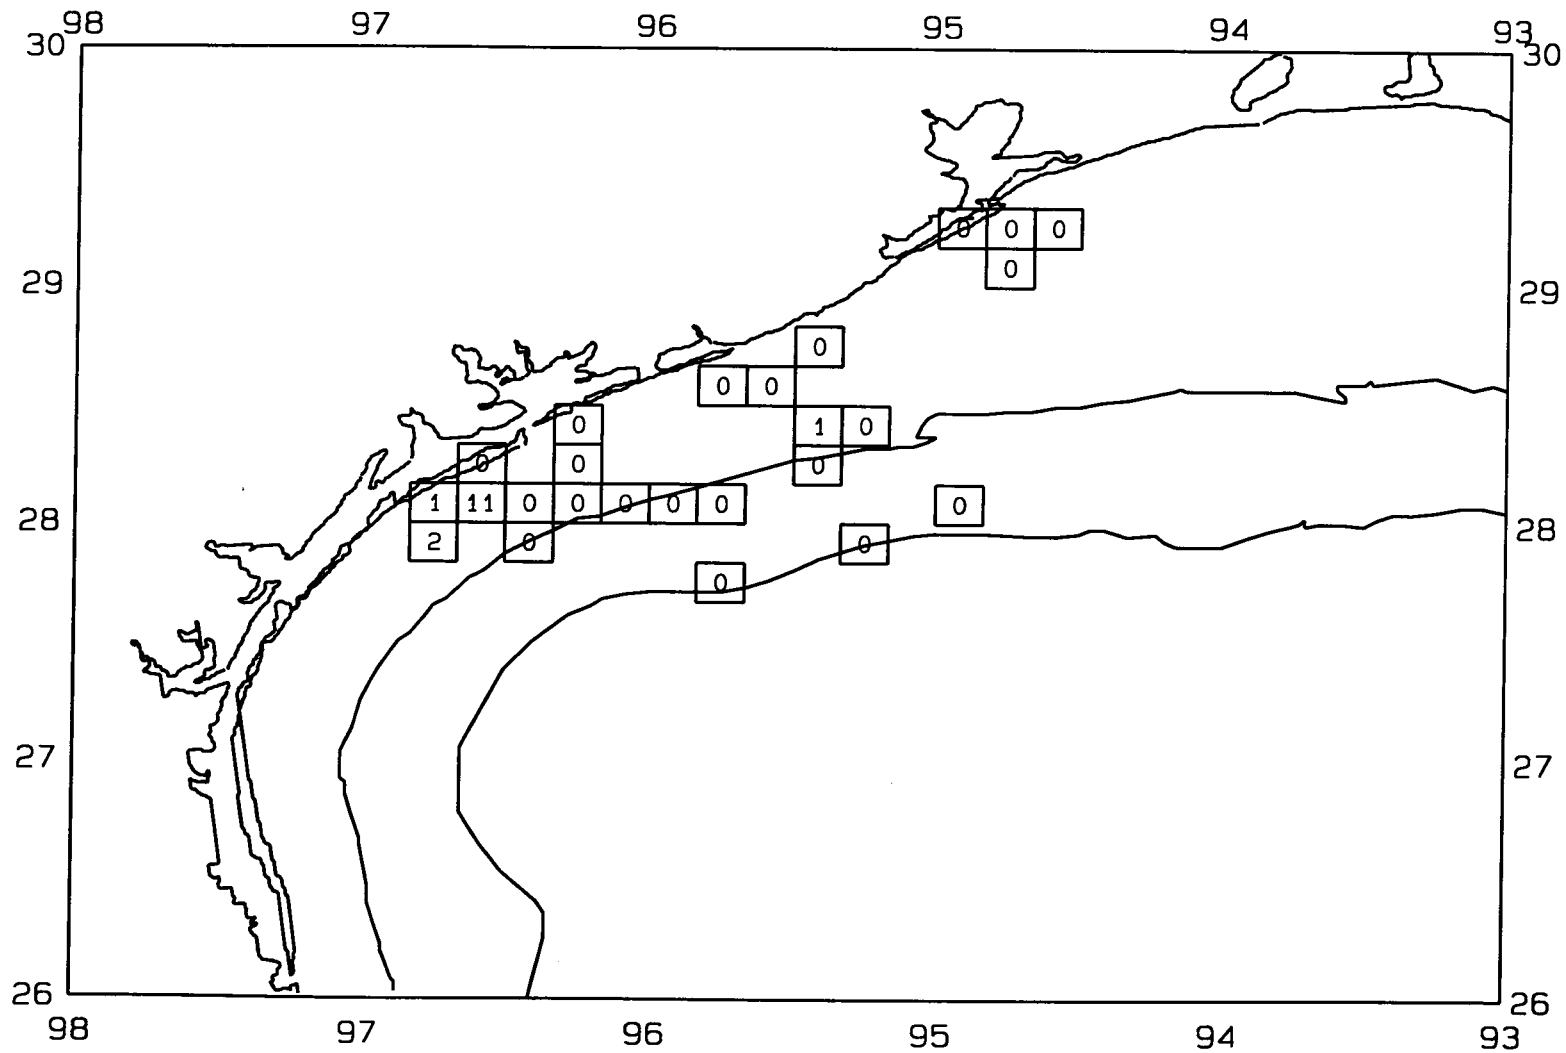

SEAMAP03
SAMPLING DATES FROM 6/23/03 TO 6/29/03
SAMPLING STATIONS

SEAMAP03

SAMPLING DATES FROM 6/23/03 TO 6/29/03

AVERAGE BROWN SHRIMP CATCH IN POUNDS/HOUR

SEAMAP03

SAMPLING DATES FROM 6/23/03 TO 6/29/03

AVERAGE BROWN SHRIMP COUNT PER POUND

SEAMAP03

SAMPLING DATES FROM 6/23/03 TO 6/29/03

AVERAGE WHITE SHRIMP CATCH IN POUNDS/HOUR

SEAMAP03

SAMPLING DATES FROM 6/23/03 TO 6/29/03

AVERAGE WHITE SHRIMP COUNT PER POUND

SEAMAP03

SAMPLING DATES FROM 6/23/03 TO 6/29/03

AVERAGE PINK SHRIMP CATCH IN POUNDS/HOUR

SEAMAP03

SAMPLING DATES FROM 6/23/03 TO 6/29/03

AVERAGE PINK SHRIMP COUNT PER POUND

SEAMAP03

SAMPLING DATES FROM 6/23/03 TO 6/29/03

AVERAGE FINFISH CATCH IN POUNDS/HOUR/10