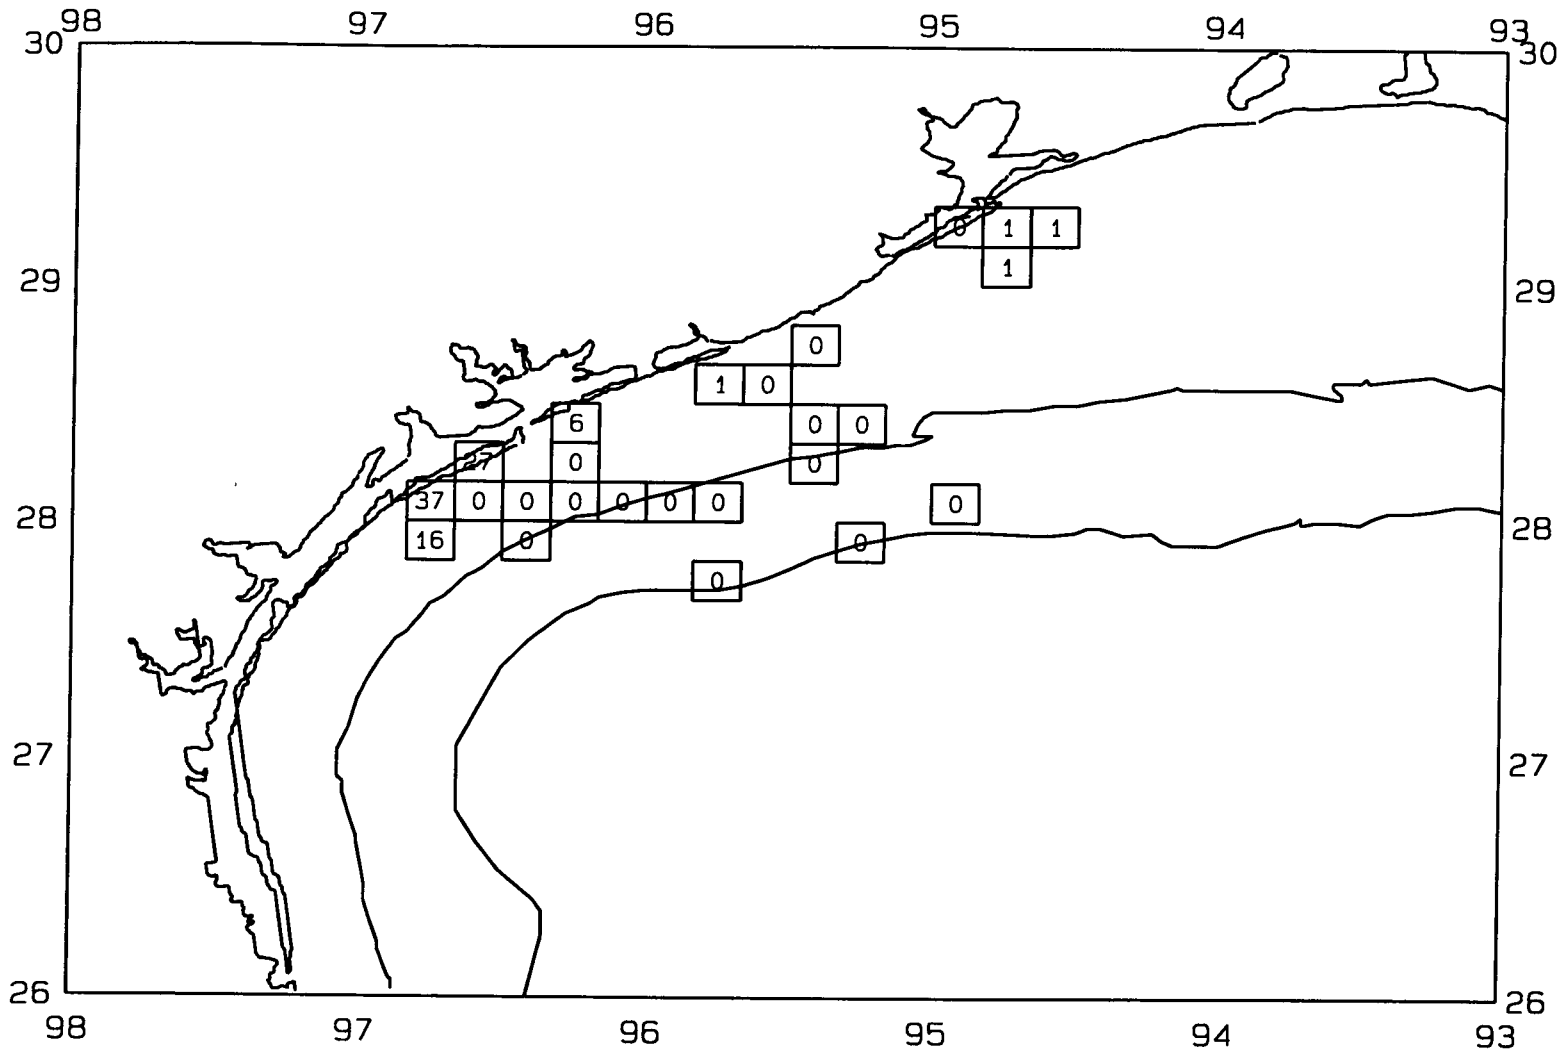

SEAMAP03
SAMPLING DATES FROM 6/23/03 TO 6/29/03
SAMPLING STATIONS

SEAMAP03

SAMPLING DATES FROM 6/23/03 TO 6/29/03

AVERAGE BROWN SHRIMP CATCH IN POUNDS/HOUR

SEAMAP03

SAMPLING DATES FROM 6/23/03 TO 6/29/03

AVERAGE BROWN SHRIMP COUNT PER POUND

SEAMAP03

SAMPLING DATES FROM 6/23/03 TO 6/29/03

AVERAGE WHITE SHRIMP CATCH IN POUNDS/HOUR

SEAMAP03

SAMPLING DATES FROM 6/23/03 TO 6/29/03

AVERAGE WHITE SHRIMP COUNT PER POUND

SEAMAP03

SAMPLING DATES FROM 6/23/03 TO 6/29/03

AVERAGE PINK SHRIMP CATCH IN POUNDS/HOUR

SEAMAP03

SAMPLING DATES FROM 6/23/03 TO 6/29/03

AVERAGE PINK SHRIMP COUNT PER POUND

SEAMAP03

SAMPLING DATES FROM 6/23/03 TO 6/29/03

AVERAGE FINFISH CATCH IN POUNDS/HOUR/10