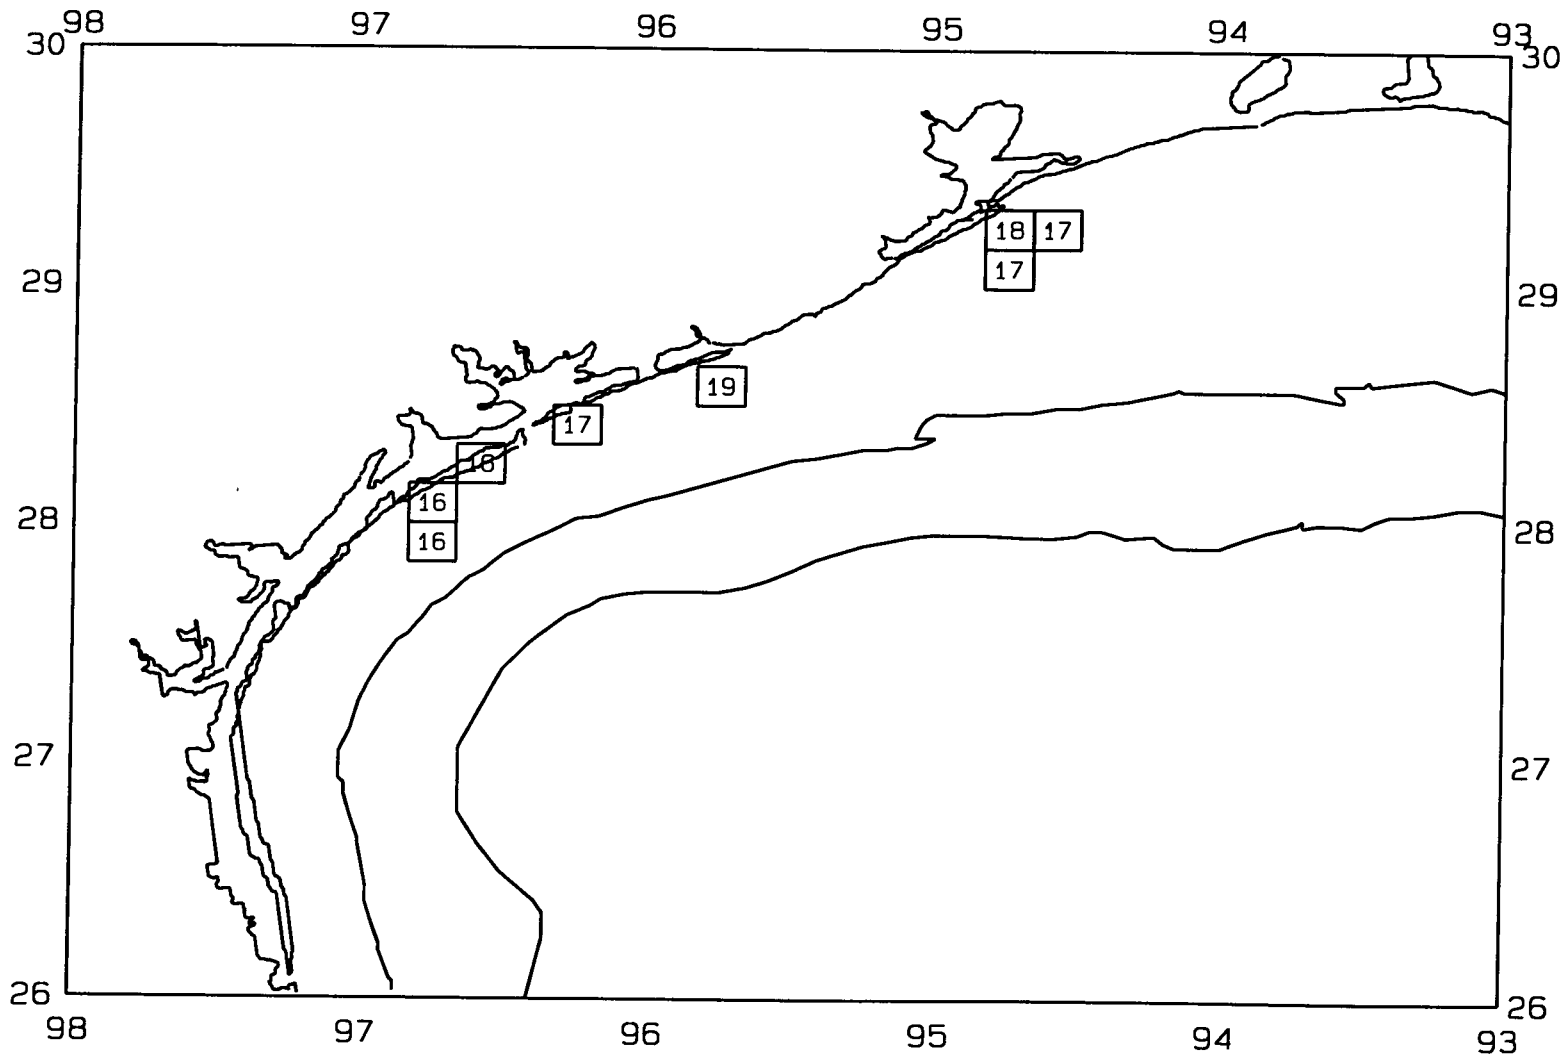

SEAMAP03

SAMPLING DATES FROM 6/23/03 TO 6/29/03

AVERAGE WHITE SHRIMP CATCH IN POUNDS/HOUR

SEAMAP03

SAMPLING DATES FROM 6/23/03 TO 6/29/03

AVERAGE WHITE SHRIMP COUNT PER POUND

SEAMAP03

SAMPLING DATES FROM 6/23/03 TO 6/29/03