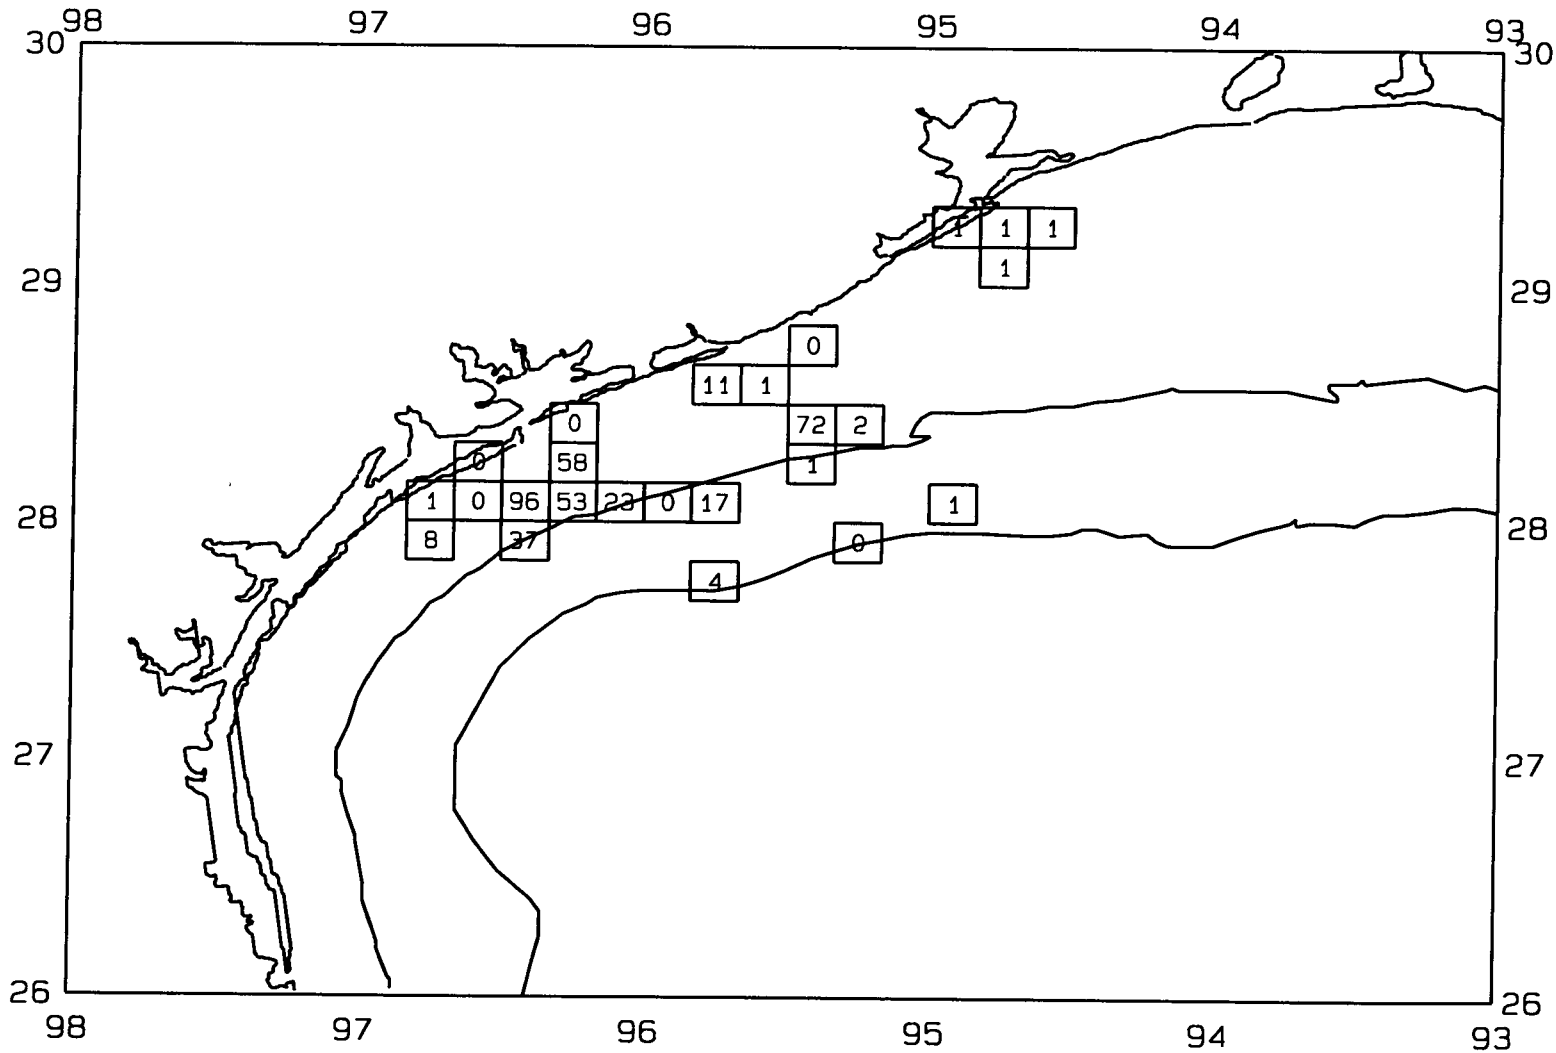

SEAMAP03
SAMPLING DATES FROM 6/23/03 TO 6/29/03
SAMPLING STATIONS

SEAMAP03

SAMPLING DATES FROM 6/23/03 TO 6/29/03

AVERAGE BROWN SHRIMP CATCH IN POUNDS/HOUR

SEAMAP03

SAMPLING DATES FROM 6/23/03 TO 6/29/03

AVERAGE BROWN SHRIMP COUNT PER POUND

SEAMAP03

SAMPLING DATES FROM 6/23/03 TO 6/29/03

AVERAGE WHITE SHRIMP CATCH IN POUNDS/HOUR

SEAMAP03

SAMPLING DATES FROM 6/23/03 TO 6/29/03

AVERAGE WHITE SHRIMP COUNT PER POUND

SEAMAP03

SAMPLING DATES FROM 6/23/03 TO 6/29/03

AVERAGE PINK SHRIMP CATCH IN POUNDS/HOUR

SEAMAP03

SAMPLING DATES FROM 6/23/03 TO 6/29/03

AVERAGE PINK SHRIMP COUNT PER POUND

SEAMAP03

SAMPLING DATES FROM 6/23/03 TO 6/29/03

AVERAGE FINFISH CATCH IN POUNDS/HOUR/10