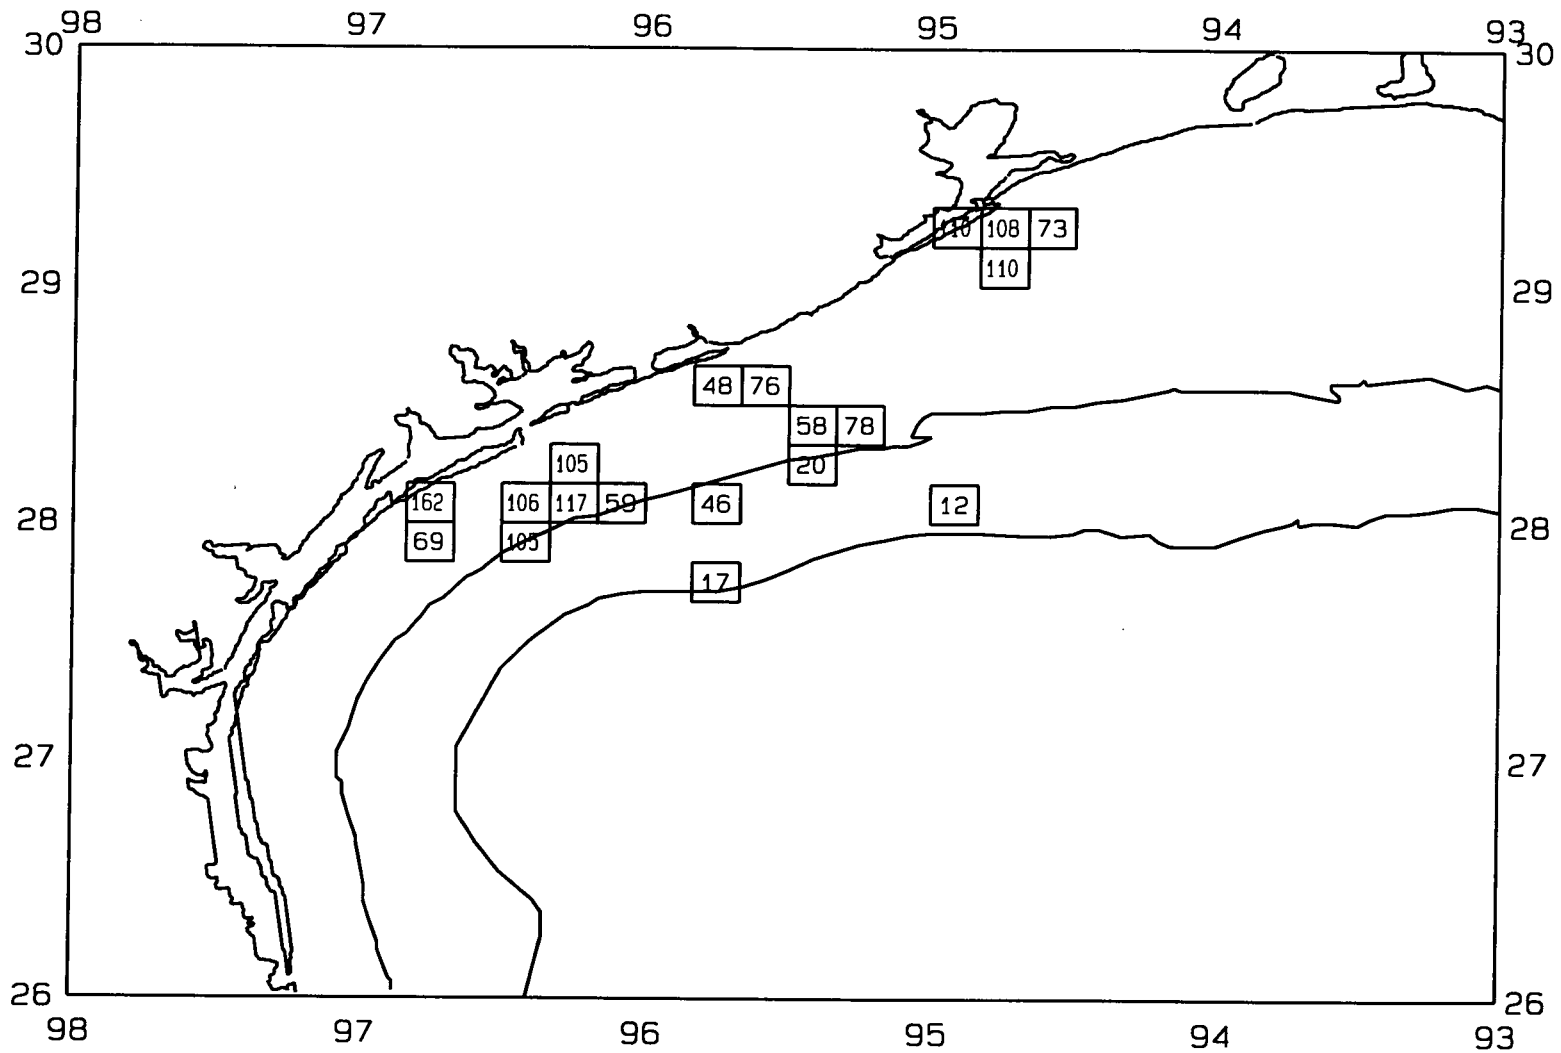

SEAMAP03
SAMPLING DATES FROM 6/23/03 TO 6/29/03
SAMPLING STATIONS

SEAMAP03

SAMPLING DATES FROM 6/23/03 TO 6/29/03

AVERAGE BROWN SHRIMP CATCH IN POUNDS/HOUR

SEAMAP03

SAMPLING DATES FROM 6/23/03 TO 6/29/03

AVERAGE BROWN SHRIMP COUNT PER POUND

SEAMAP03

SAMPLING DATES FROM 6/23/03 TO 6/29/03

AVERAGE WHITE SHRIMP CATCH IN POUNDS/HOUR

SEAMAP03

SAMPLING DATES FROM 6/23/03 TO 6/29/03

AVERAGE WHITE SHRIMP COUNT PER POUND

SEAMAP03

SAMPLING DATES FROM 6/23/03 TO 6/29/03

AVERAGE PINK SHRIMP CATCH IN POUNDS/HOUR

SEAMAP03

SAMPLING DATES FROM 6/23/03 TO 6/29/03

AVERAGE PINK SHRIMP COUNT PER POUND

SEAMAP03

SAMPLING DATES FROM 6/23/03 TO 6/29/03

AVERAGE FINFISH CATCH IN POUNDS/HOUR/10