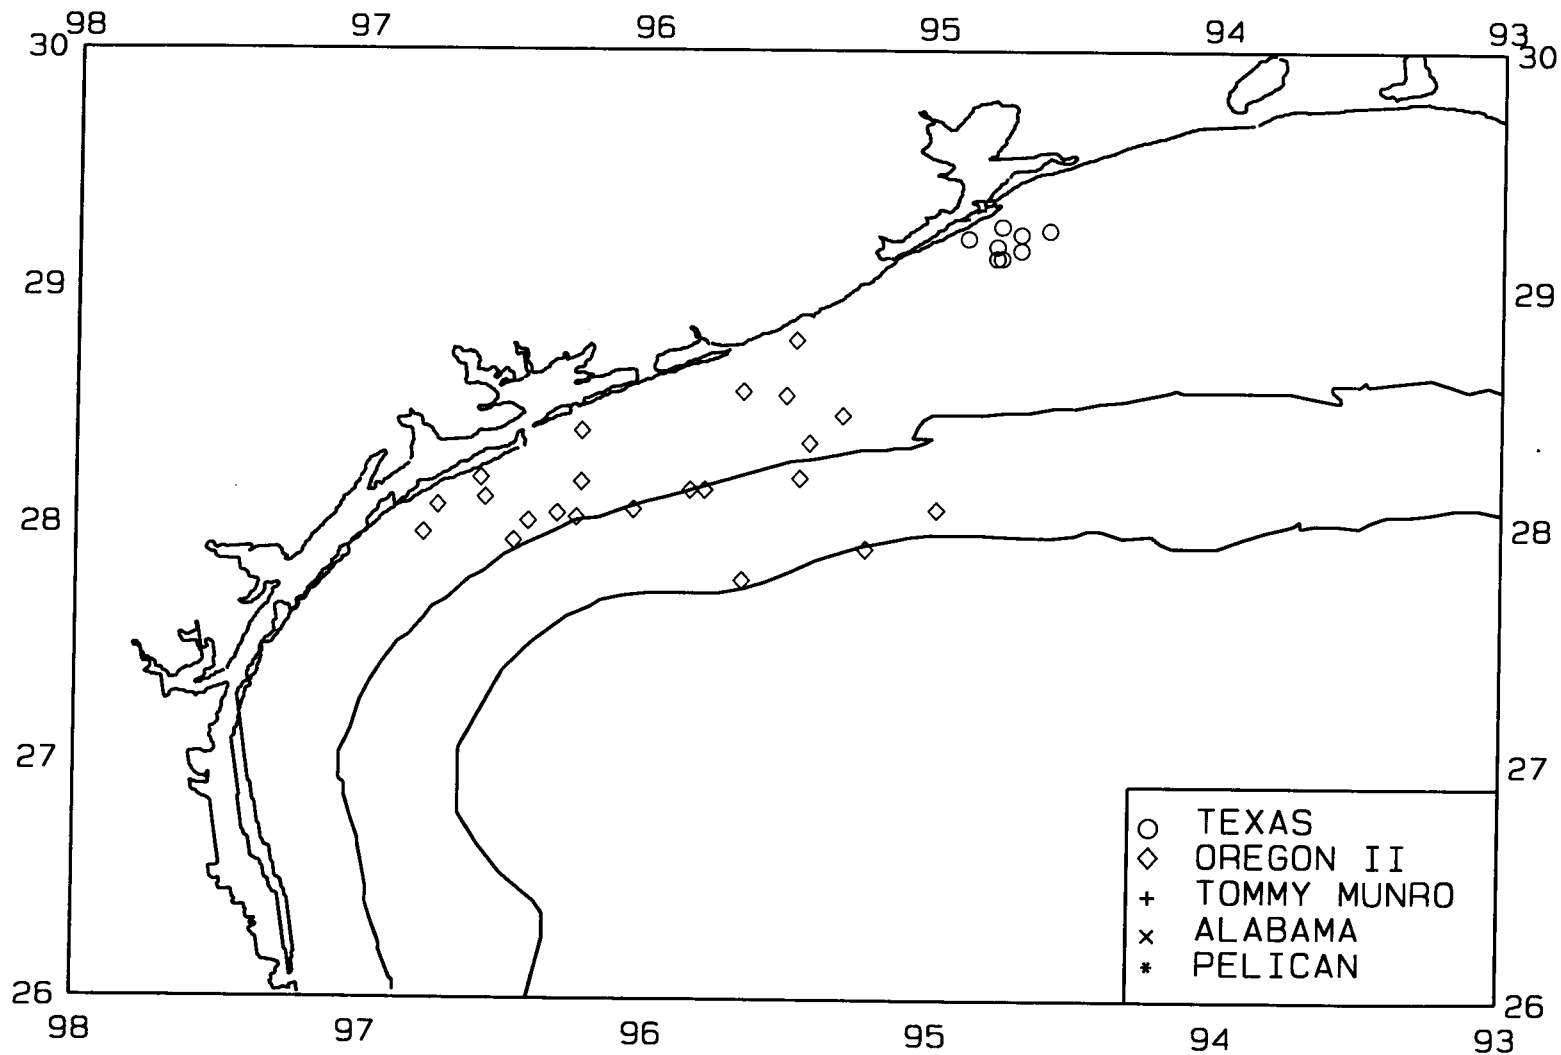

SEAMAP03
SAMPLING DATES FROM 6/23/03 TO 6/29/03
SAMPLING STATIONS

SEAMAP03

SAMPLING DATES FROM 6/23/03 TO 6/29/03

AVERAGE BROWN SHRIMP CATCH IN POUNDS/HOUR

SEAMAP03

SAMPLING DATES FROM 6/23/03 TO 6/29/03

AVERAGE BROWN SHRIMP COUNT PER POUND

SEAMAP03

SAMPLING DATES FROM 6/23/03 TO 6/29/03

AVERAGE WHITE SHRIMP CATCH IN POUNDS/HOUR

SEAMAP03

SAMPLING DATES FROM 6/23/03 TO 6/29/03

AVERAGE WHITE SHRIMP COUNT PER POUND

SEAMAP03

SAMPLING DATES FROM 6/23/03 TO 6/29/03

AVERAGE PINK SHRIMP CATCH IN POUNDS/HOUR

SEAMAP03

SAMPLING DATES FROM 6/23/03 TO 6/29/03

AVERAGE PINK SHRIMP COUNT PER POUND

SEAMAP03

SAMPLING DATES FROM 6/23/03 TO 6/29/03

AVERAGE FINFISH CATCH IN POUNDS/HOUR/10