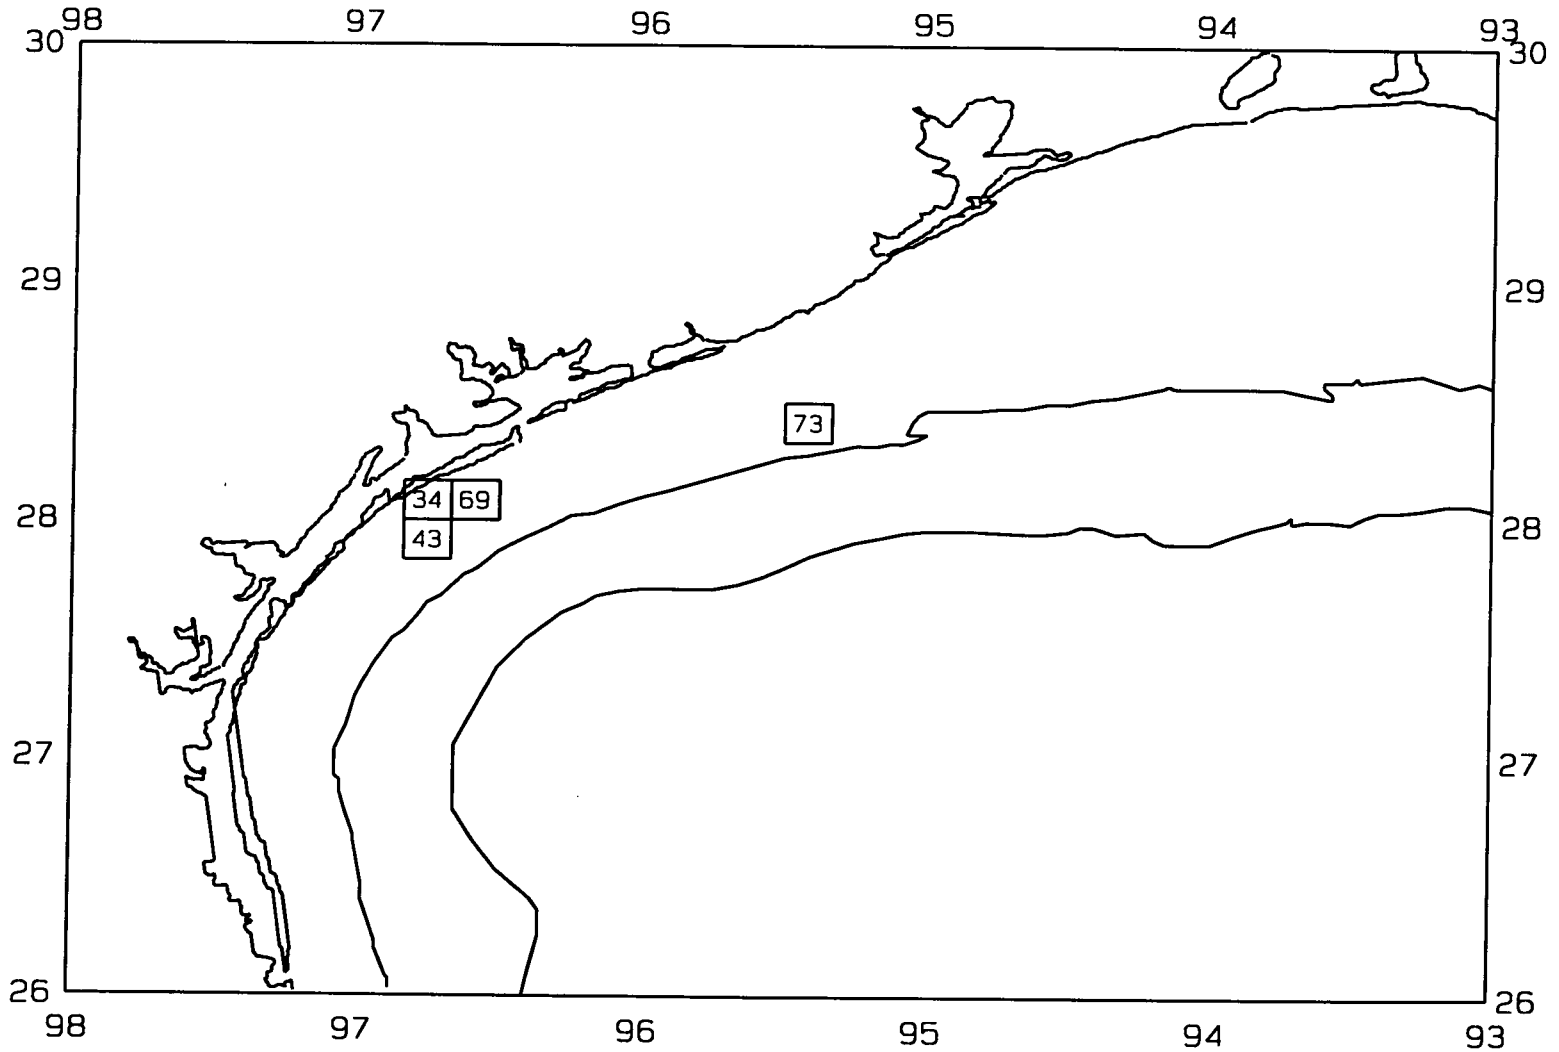

SEAMAP03

SAMPLING DATES FROM 6/23/03 TO 6/29/03

AVERAGE PINK SHRIMP COUNT PER POUND